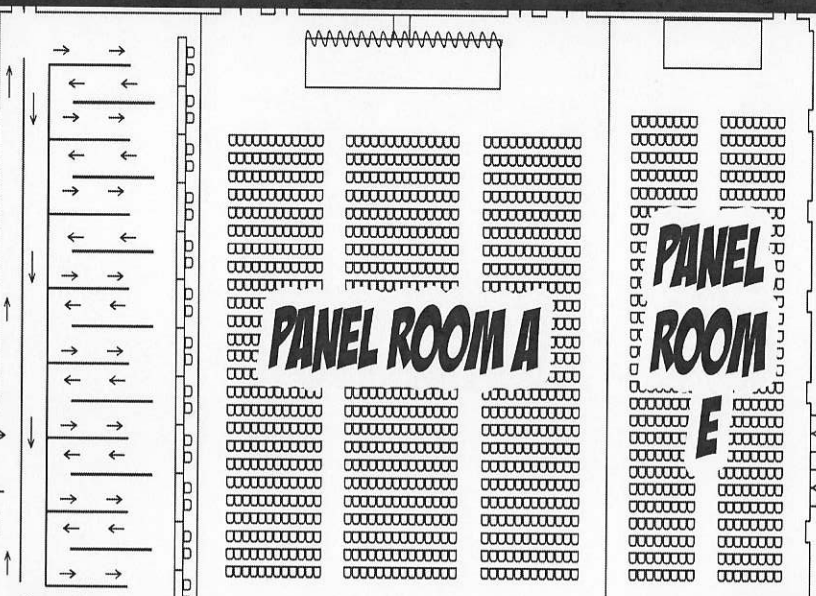

**THE ZOMBIE LEADER ROOM**  
558

STAIRWAY 1

**BATHROOMS**

**PANEL ROOM A**

**PANEL ROOM E**

**PANEL ROOM 552**

**VIP ROOM**

SENSORY REDUCED AREA  
 SPONSORED BY  
 ALTERED REALITY ENTERTAINMENT  
 & CARDY'S FURNITURE & MATTRESS

**QUEUE FOR PANEL ROOMS**

**INFO BOOTH**

**FAN PANEL**

**FAN PANEL**

**WOMENS BATHROOM**

**SCI-FI SPEED DATING**

**THE CELEBRITY PACK ROOM**

**MENS BATHROOMS**